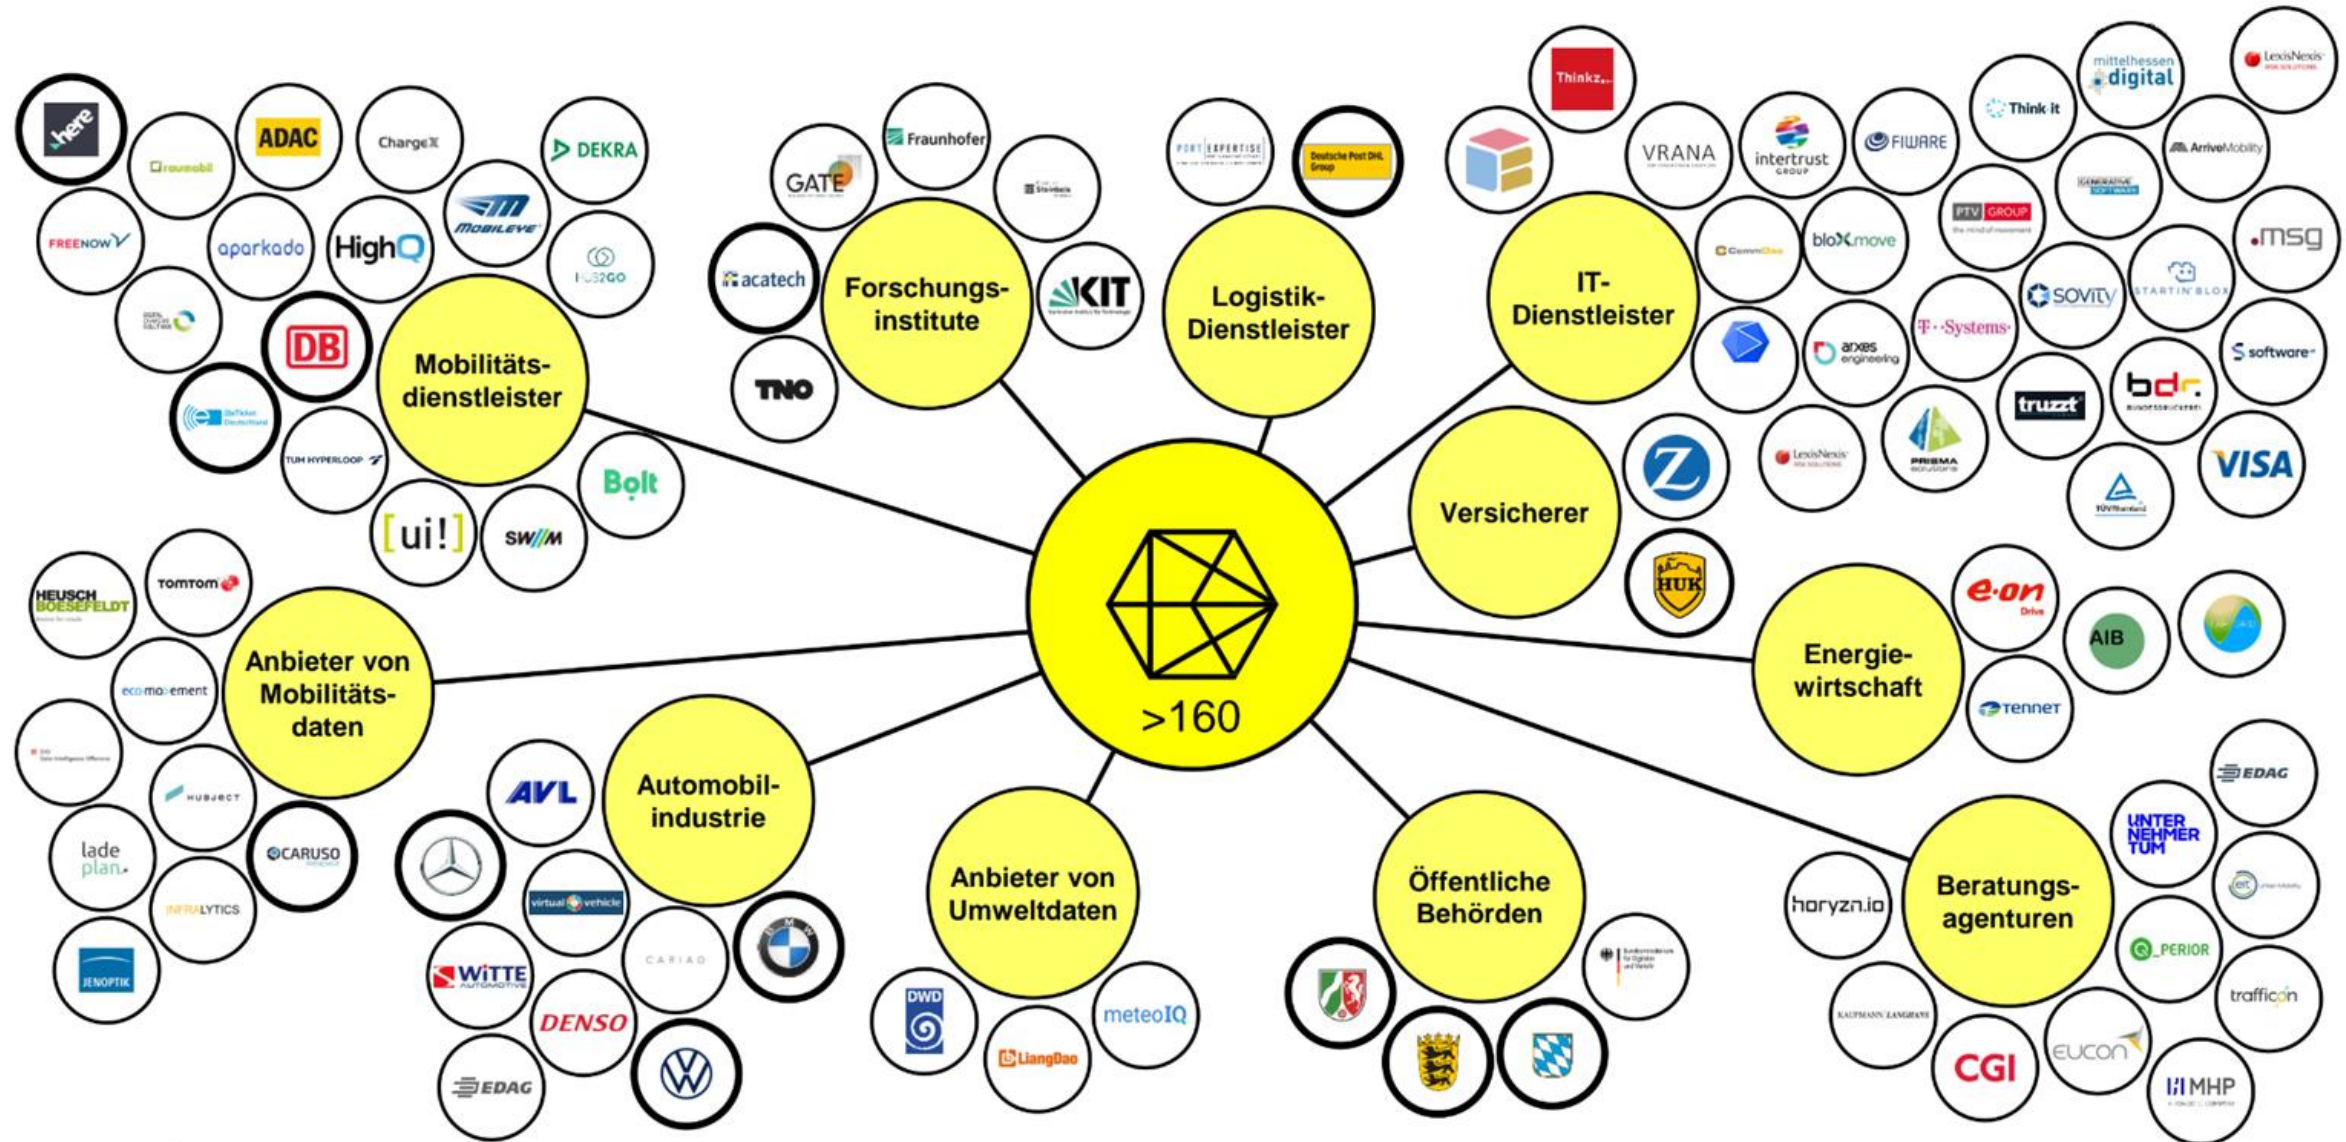

MDS – the formula for sovereign data sharing

Partner &
Community

+

Mobility
Data

+

Trustworthy
infrastructure

=

Innovations, Products,
Analysis etc.

MDS – Current status and scaling

Improve Fleet Management by Data Sharing

Case

- Better schedule for vehicles and drivers
- Predictive maintenance
- Cross-fleet routing
- Accident prevention

Benefits

- Cost savings by higher utilization
- Online Car Diagnostics
- Higher user and customer satisfaction
- Recalls

Stakeholder

- BMW, Mercedes-Benz, Volkswagen, Caruso, Data Floss, Geotab, LexisNexis, Bridgestone, DRIMAES, Fluctuo, Hella Gutmann, Arena, ...

MDS

- Neutral actor
- Manage M:N relationships with one interface
- Provisioning and monetization of data
- Networking and additional sales channel
- Consent management