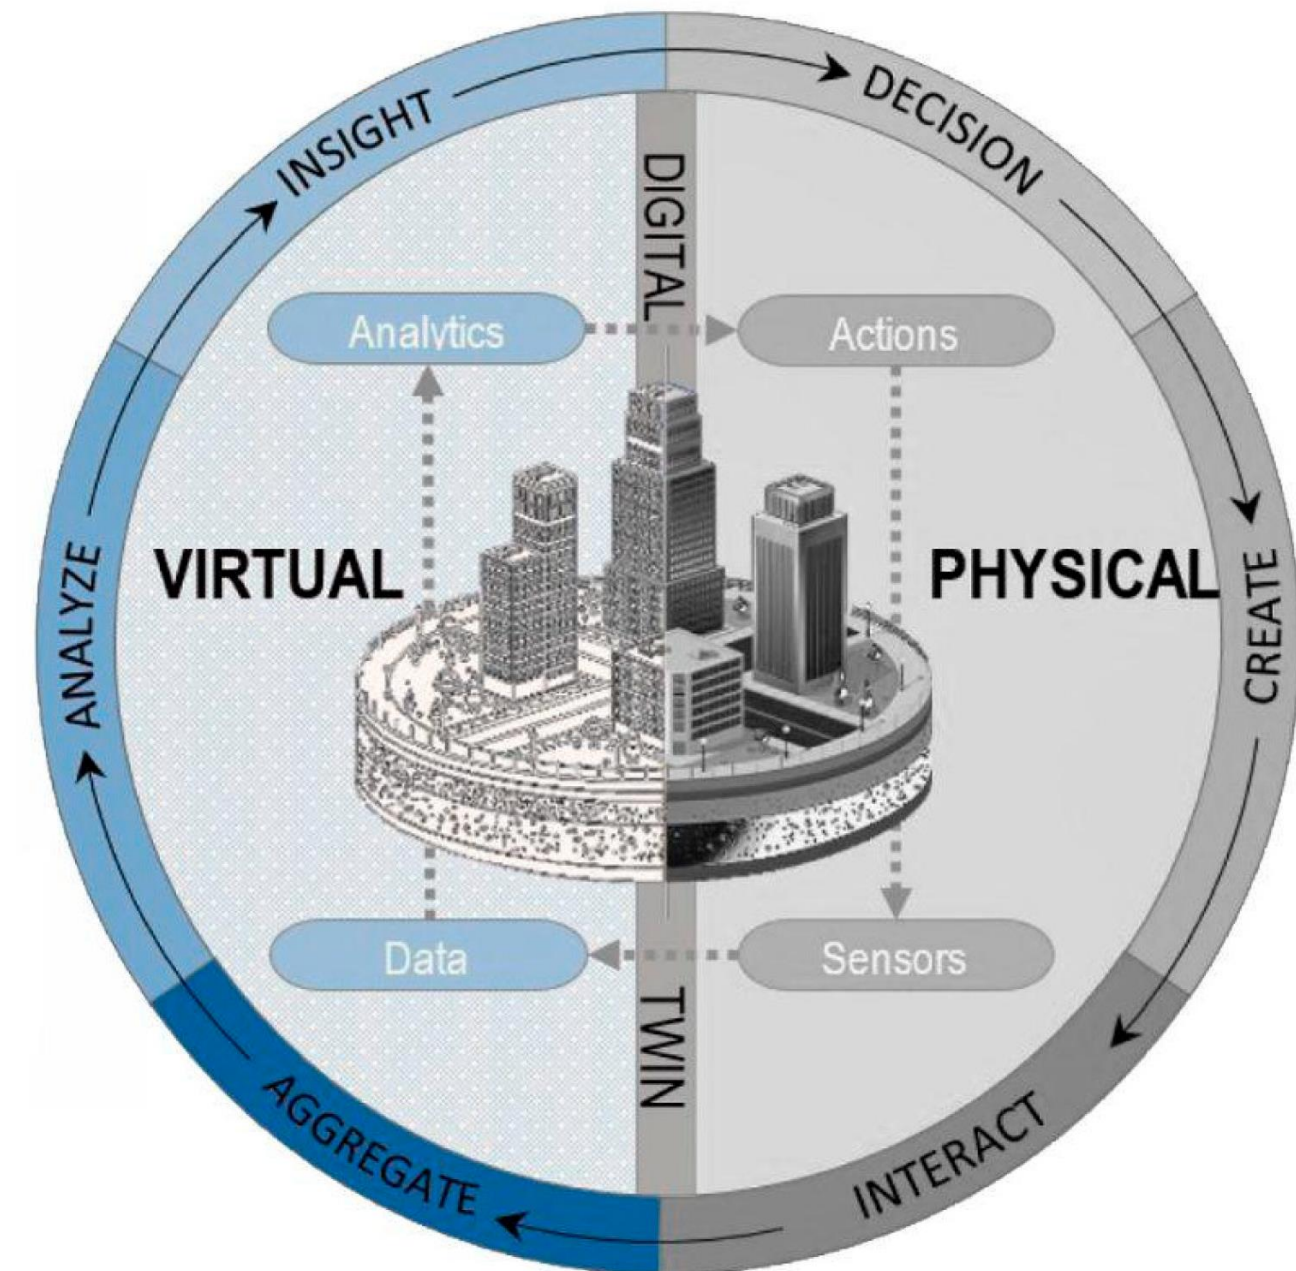

BSC
Barcelona
Supercomputing
Center
Centro Nacional de Supercomputación

EU LDT Toolbox

What is the EU LDT Toolbox Project?

The *EU LDT Project* aims to create local digital twins for smart cities, leveraging advanced technologies such as IoT, AI, and data analytics. These digital twins serve as virtual replicas of real-world cities, enabling better urban planning, resource optimization, and **decision-making**.

But.. What is a digital twin?

Imagine you have an exact digital replica of a city. This replica is constantly updated with real-time data, such as traffic, air quality, energy use, waste management, among others.

LDT is a powerful tool that helps cities become more efficient, sustainable and improve the quality of life of their inhabitants. It's like having a virtual version of your city to make it even better!