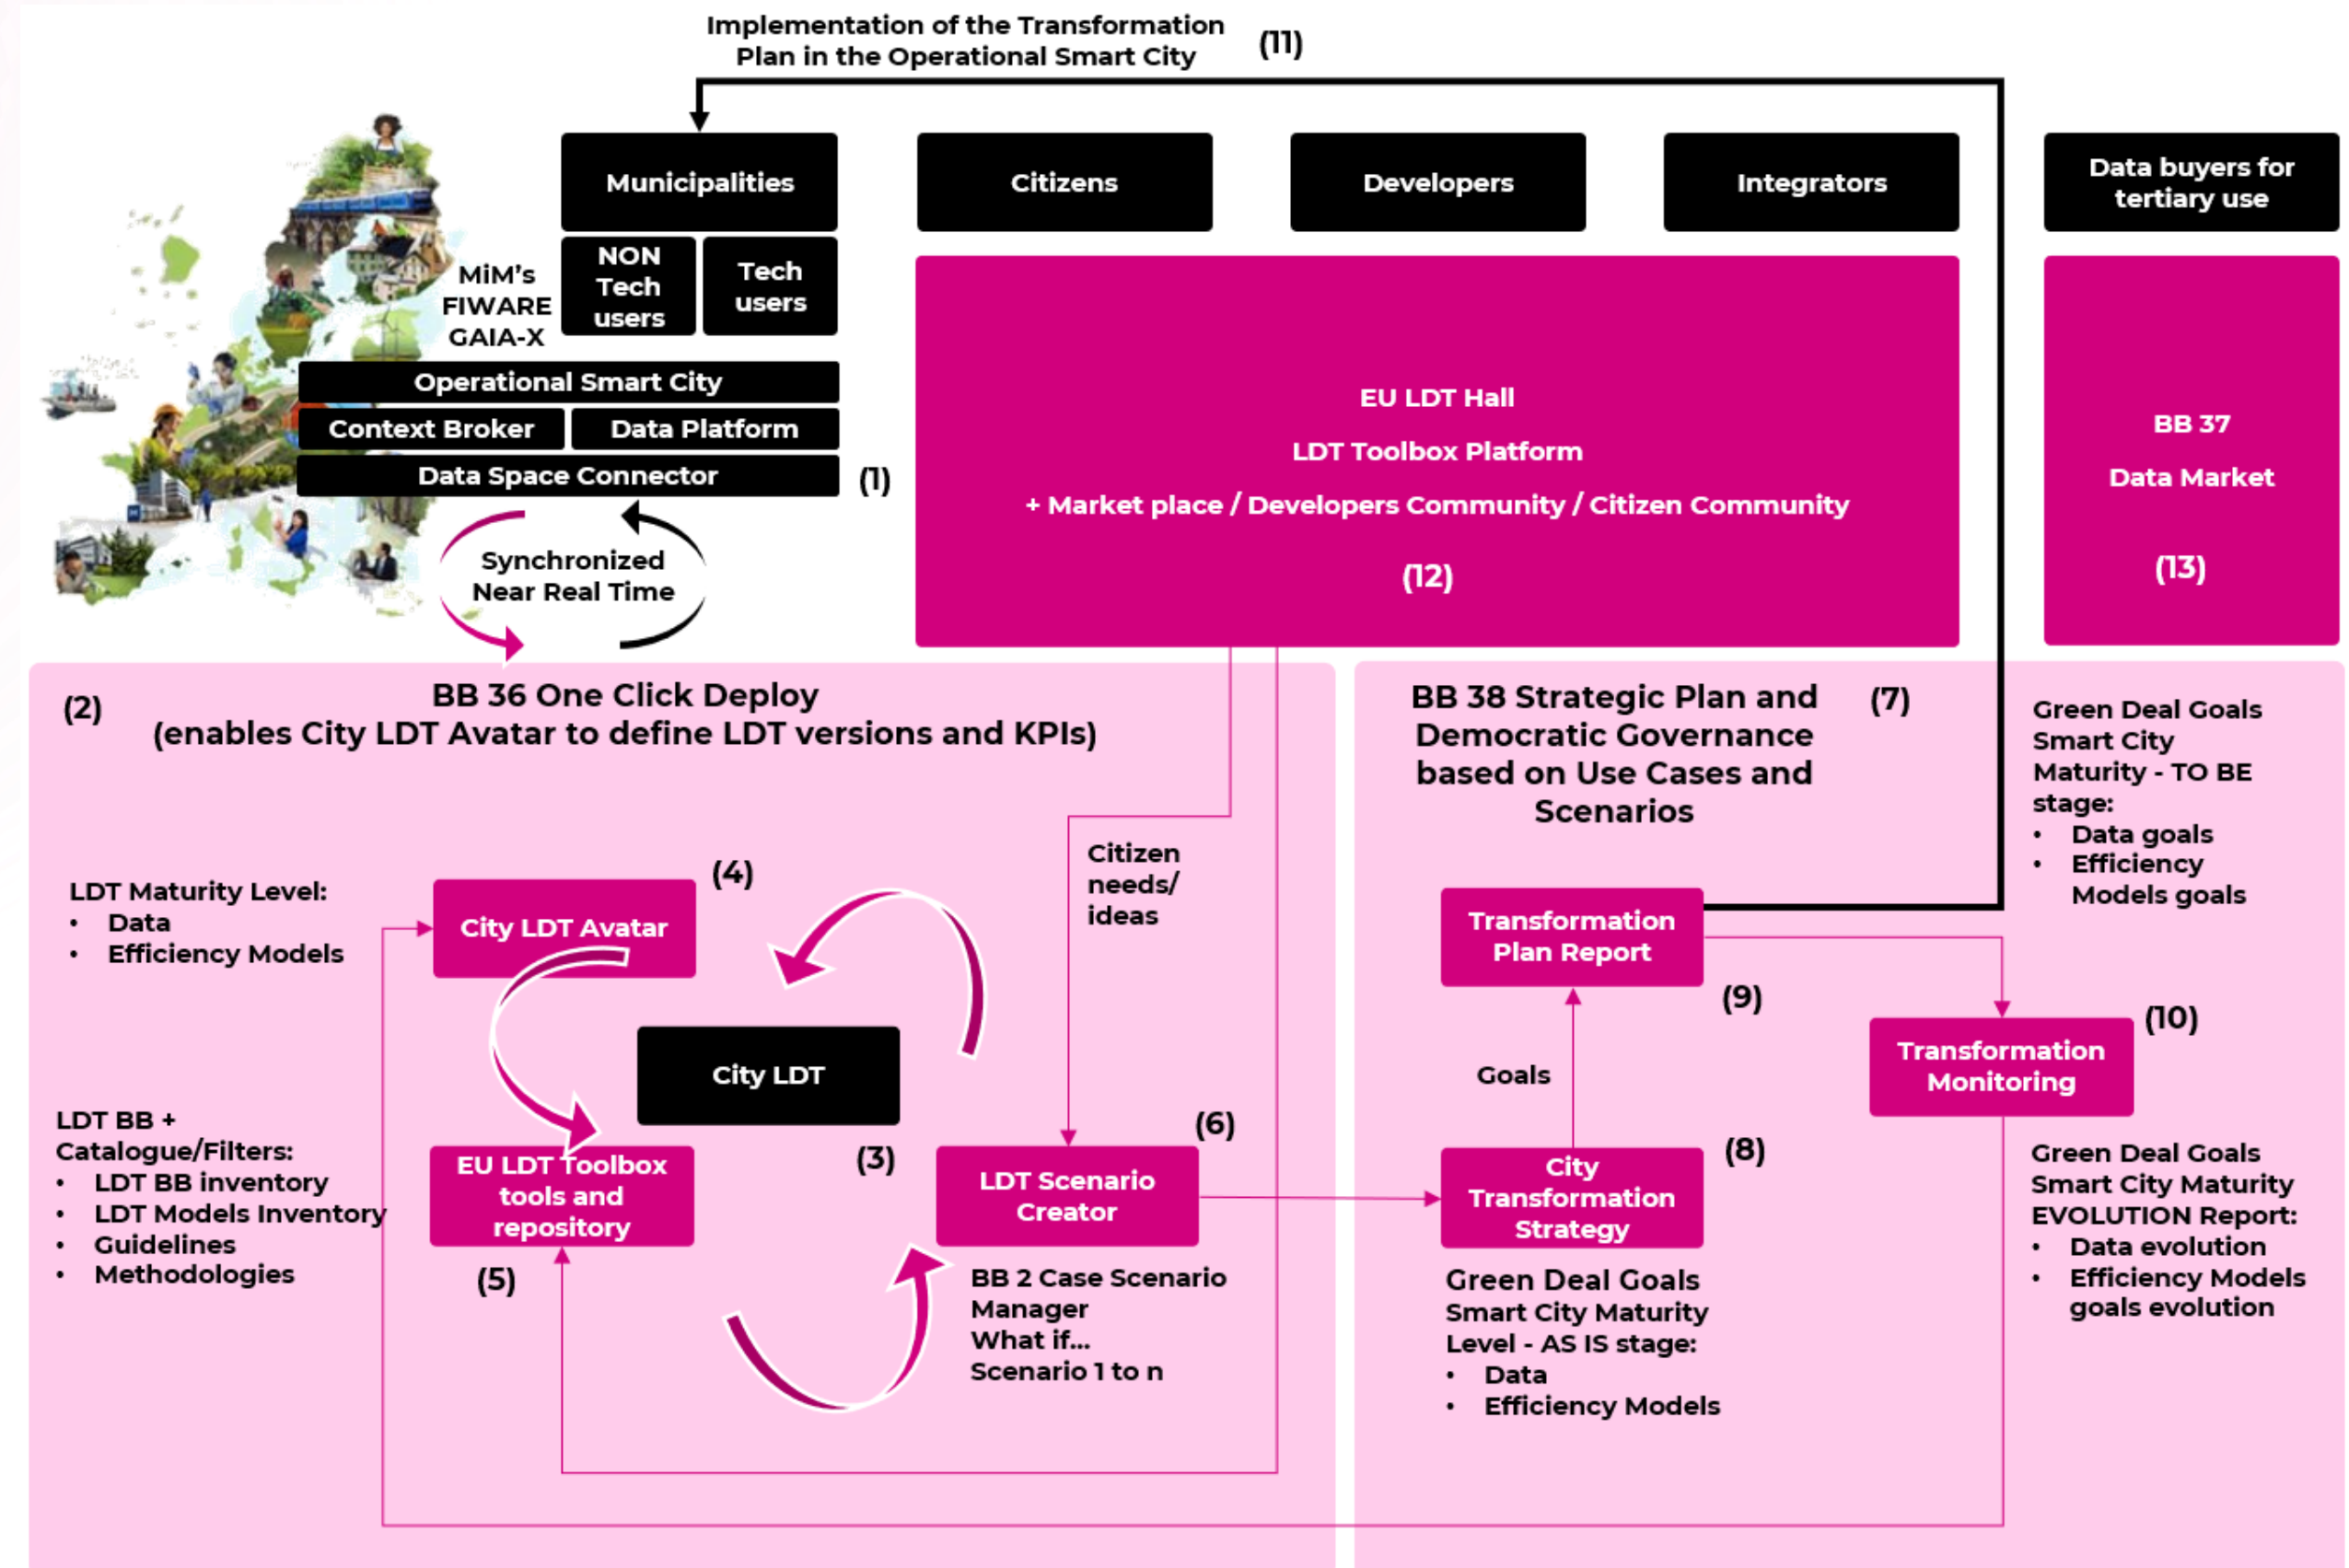

LDT in Action

- Operational Smart City (1)
- One Click Deploy (2)
- City LDT (3)
- City LDT Avatar (4)
- EU LDT Toolbox and repository (5)
- LDT Case & Scenario Manager (6)
- Use Cases and Scenarios (7)
- City Transformation Strategy (8)
- Transformation Plan Report (9)
- Transformation Monitoring (10)
- Implementation of the Transformation Plan (11)
- EU LDT Hall (12)
- Data Market (13)

Overview of the proposed approach to build the LDT Toolbox and its business logic.